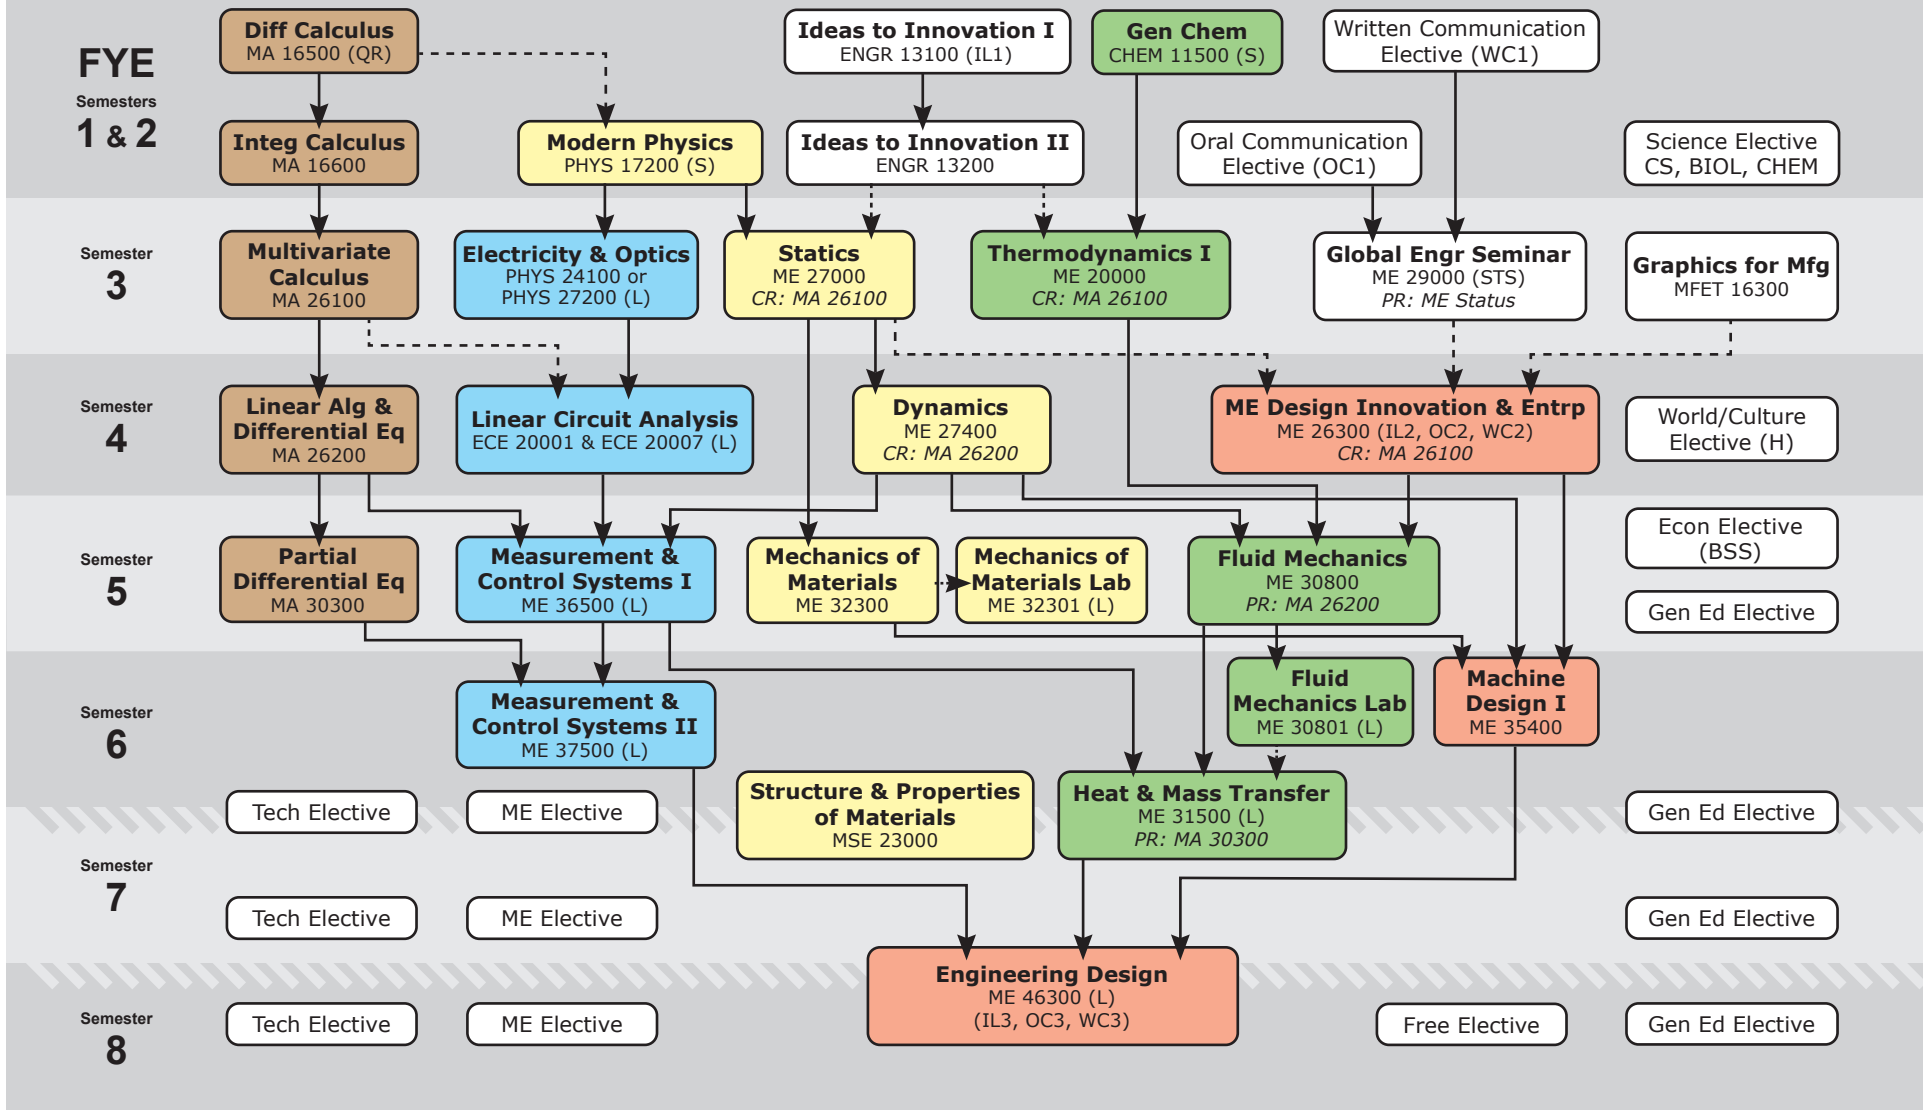

# UNDERGRADUATE PROGRAM MAP

Mechanical Engineering

School of Mechanical Engineering  
 585 Purdue Mall, Room 2008  
 West Lafayette, IN 47907  
 Phone: (765) 494-5689  
 Email: MEundergrad@purdue.edu

[purdue.edu/ME](http://purdue.edu/ME)

Program Map updated Aug 2022